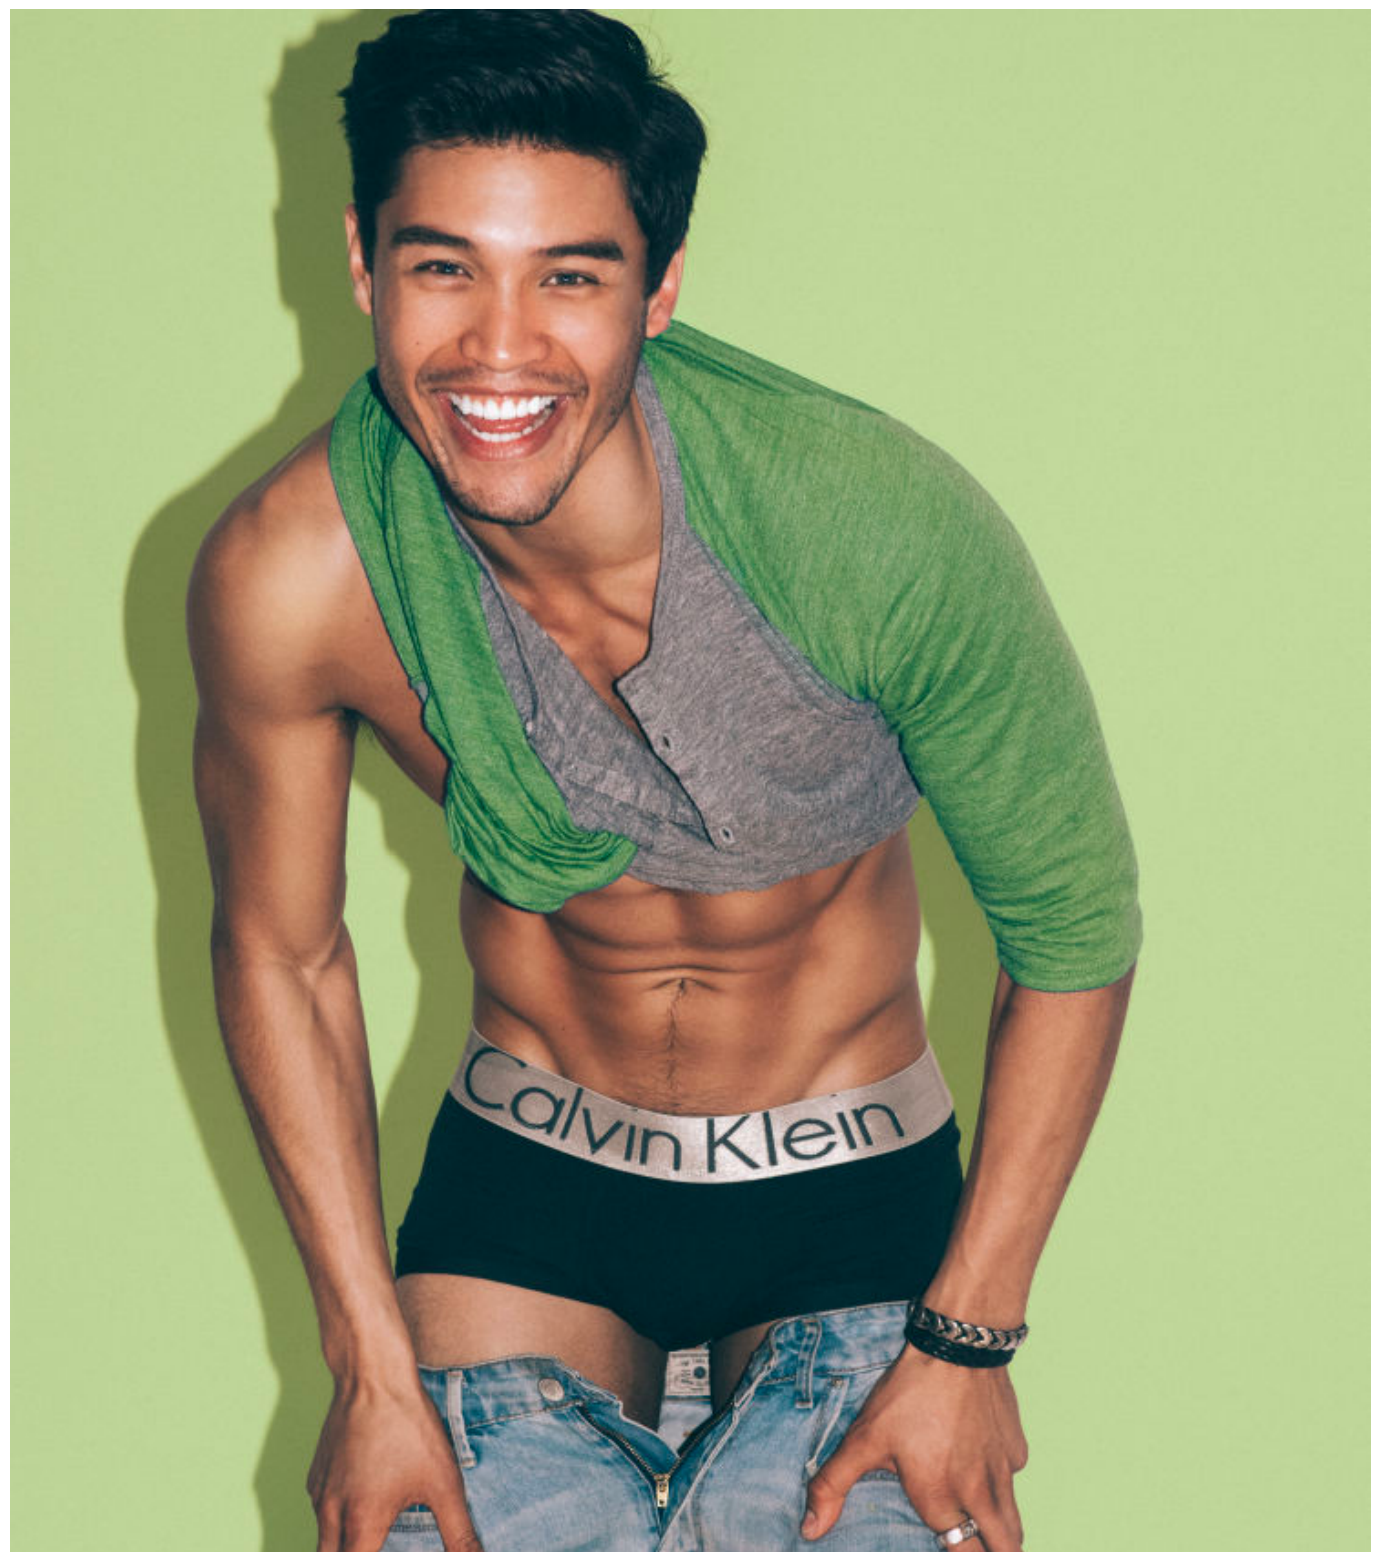

W

WESTON SERAME | @WESTONSERAME

HEIGHT 6'0" | WAIST 32" | SHOE 11.5 | HAIR BROWN | EYES BLUE/GREEN

VERGE MODELS | LOS ANGELES | E. karen@vergemodels.com

W

WESTON SERAME | @WESTONSERAME

HEIGHT 6'0" | WAIST 32" | SHOE 11.5 | HAIR BROWN | EYES BLUE/GREEN

VERGE MODELS | LOS ANGELES | E. karen@vergemodels.com

W

WESTON SERAME | @WESTONSERAME

HEIGHT 6'0" | WAIST 32" | SHOE 11.5 | HAIR BROWN | EYES BLUE/GREEN

VERGE MODELS | LOS ANGELES | E. karen@vergemodels.com

W

WESTON SERAME | @WESTONSERAME

HEIGHT 6'0" | WAIST 32" | SHOE 11.5 | HAIR BROWN | EYES BLUE/GREEN

VERGE MODELS | LOS ANGELES | E. karen@vergemodels.com