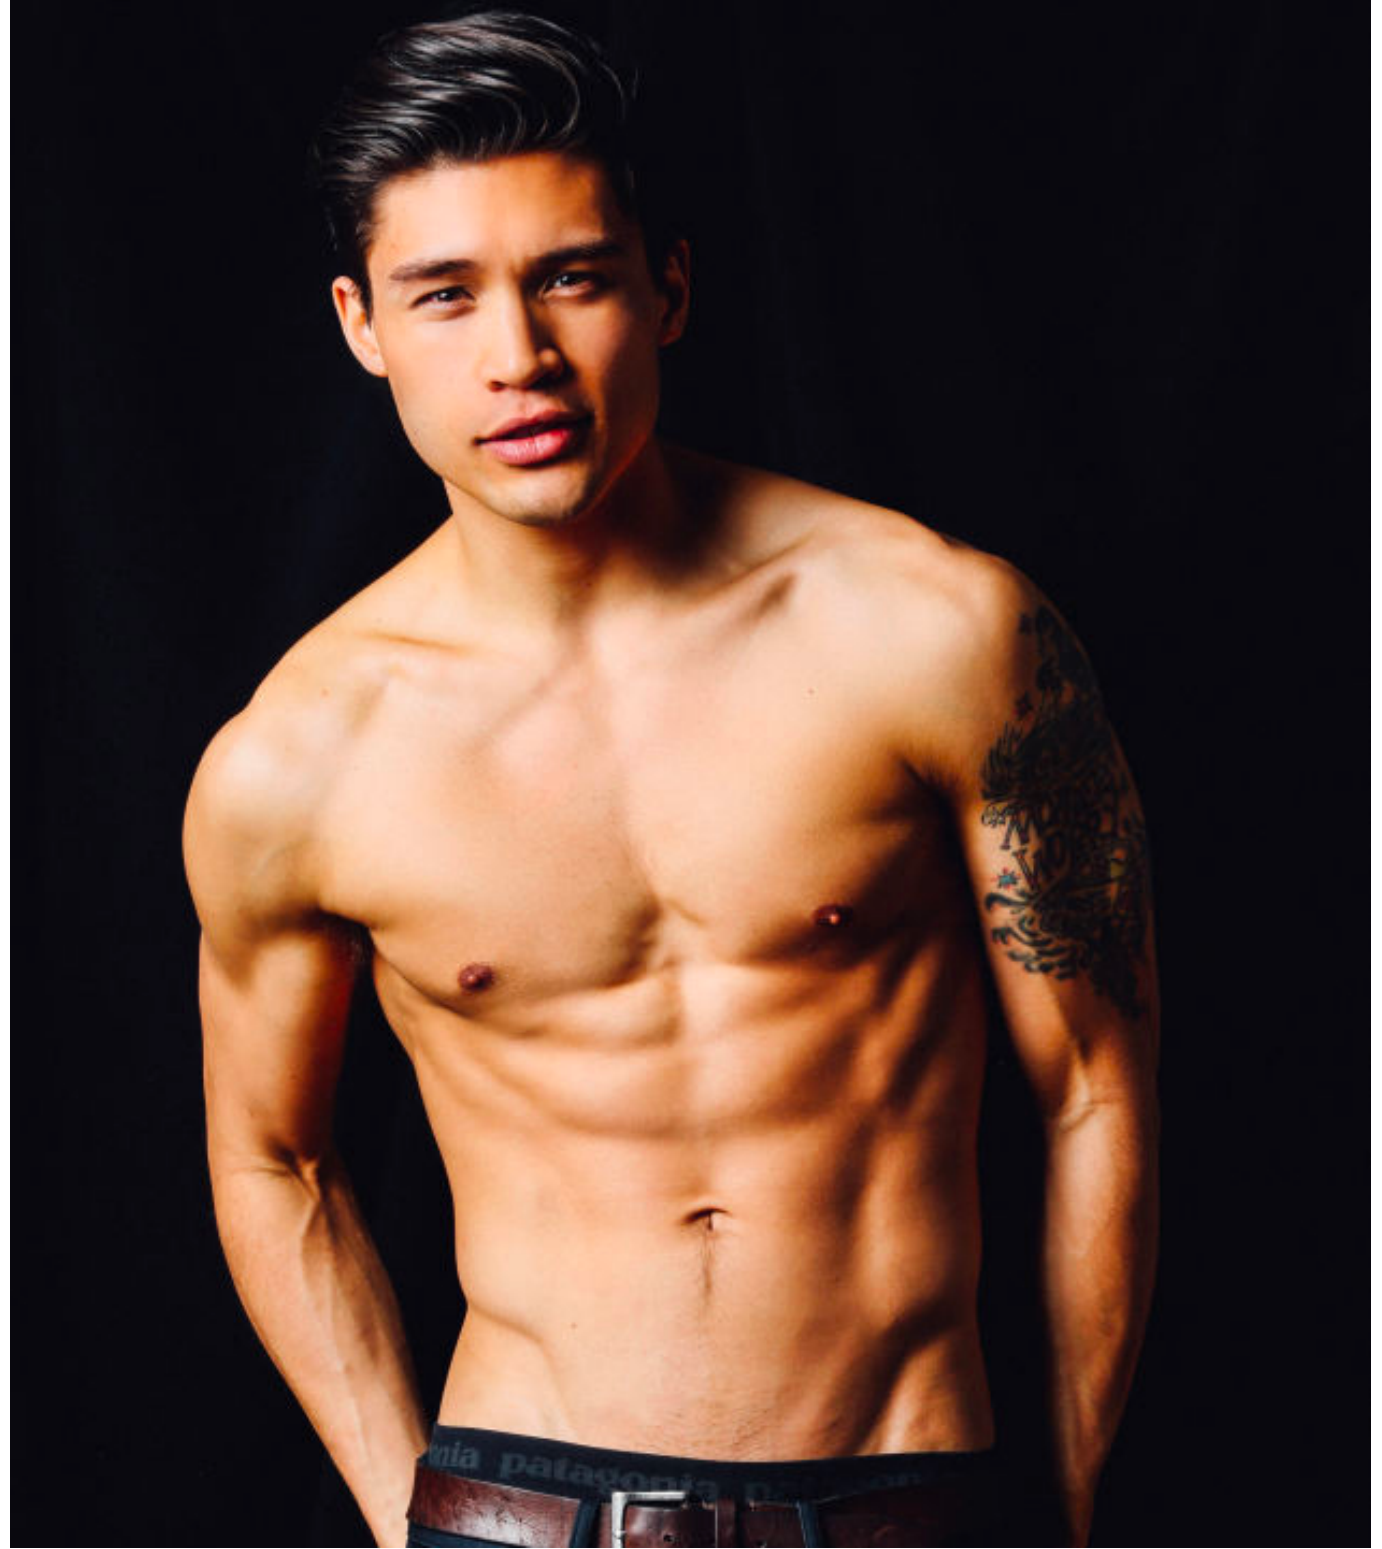

W

WESTON SERAME | @WESTONSERAME

HEIGHT 6'0" | WAIST 32" | SHOE 11.5 | HAIR BROWN | EYES BLUE/GREEN

VERGE MODELS | LOS ANGELES | E. karen@vergemodels.com

W

WESTON SERAME | @WESTONSERAME

HEIGHT 6'0" | WAIST 32" | SHOE 11.5 | HAIR BROWN | EYES BLUE/GREEN

VERGE MODELS | LOS ANGELES | E. karen@vergemodels.com

W

WESTON SERAME | @WESTONSERAME

HEIGHT 6'0" | WAIST 32" | SHOE 11.5 | HAIR BROWN | EYES BLUE/GREEN

VERGE MODELS | LOS ANGELES | E. karen@vergemodels.com

W

WESTON SERAME | @WESTONSERAME

HEIGHT 6'0" | WAIST 32" | SHOE 11.5 | HAIR BROWN | EYES BLUE/GREEN

VERGE MODELS | LOS ANGELES | E. karen@vergemodels.com